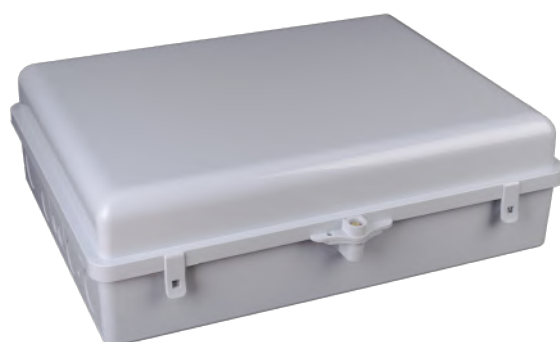

96 FIBRE OPTICAL FIBRE ENCLOSURE EXTRA LARGE

This IP65 fibre enclosure offers the ability to terminate 96 fibres housed in a strong ABS enclosure, suitable for both indoor and outdoor applications and is lockable with a key. The enclosure has a hinged/detachable adaptor tray that provides an immaculate solution supporting 48 SC Simplex or LC Duplex connections and splices. There are 4 knockouts for both entry and exit cables, with integrated cable clamps to ensure secure installation. Both the entry and exit points uphold the IP65 rating when using the grommets provided.

FEATURES

- IP 65 rated
- Lockable front door
- Supports up to 48 connections and 96 splices
- Hinged splice trays assists installation
- Removable adaptor plate for easier access during installation
- Accepts loose tube, distribution and pre-terminated cables
- Sealing glands for up to 24 exiting cables and 2 incoming cable
- Supplied with heat shrink splice protectors, wall fixings, cable ties and grommets.
- ROHS, REACH & SvHC materials compliant

TECHNICAL SPECIFICATION

Height - Width - Depth	420mm x 320mm x 125mm
Net weight	1.8kg
Suitable for adaptor Type	SC Simplex, LC duplex
Number of fibres	96
Number of ports	48
Cable Entry	2
Cable Exit	2
IP Rating	IP65